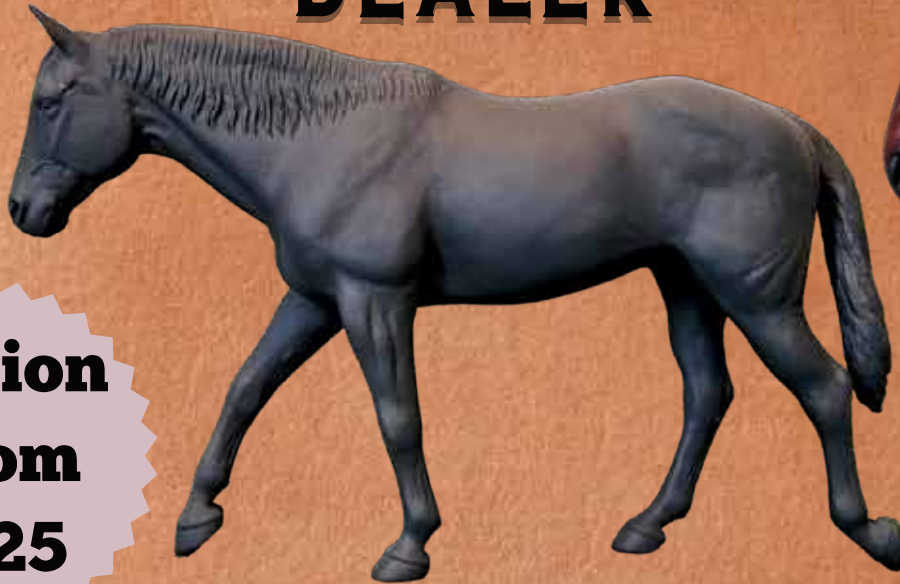

Lisa Smalley

Smalley Saddlery

**LA WHEELER
DEALER**

**Clarion
Room
#625**

1:9 Scale Artist Resin by Lisa Smalley

Available at BreyerFest, in-person or online!

**linkt.ree/smalleysaddlery
smalleysaddlery@gmail.com**

**Model Horse
Pouches
SM $3 to XL $14**

**Collapsible
Show Stalls**

BF 2024